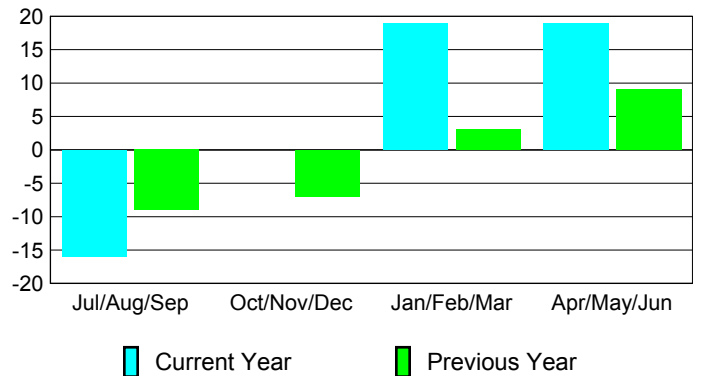

Membership Results
2009-2010

Membership
2008-2009

Month	Net Memb Goal	Actual New Memb	Actual Dropped Memb	Gain/Loss of Memb	Gain/Loss of Memb
Jul/Aug/Sep	0	11	-27	-16	-9
Oct/Nov/Dec	0	27	-27	0	-7
Jan/Feb/Mar	0	54	-35	19	3
Apr/May/June	0	56	-37	19	9
Totals	0	148	-126	22	-4

Membership Results 2009-2010

Goal, New, Dropped, Gain/Loss

Comparison of Membership Gain/Loss

Current Year Compared to the Previous Year

Gender Comparison 2009-2010

Jul/Aug/Sep

Oct/Nov/Dec

Jan/Feb/Mar

Apr/May/June

Male

Female